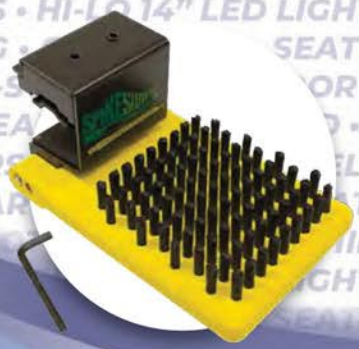

CLUB CLEAN SHIELD®

OVER 30 YEARS OF INNOVATIVE GOLF CART PRODUCTS

2025

CART SHINE 16oz.

ITEM No.: CS001

MSRP: \$24.95

CASE SIZE: 12

HARD WATER SHIELD 32oz.