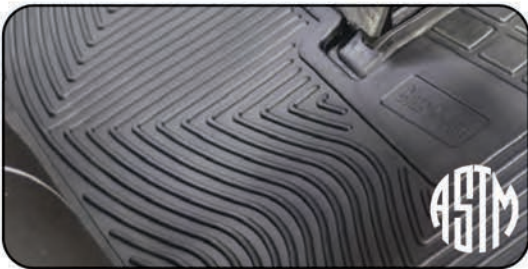

CART MAT - EZGO RXV

EZGO RXV and EZGO 2 Five

ITEM No.: GMezRXV

MSRP: $89.99

CASE SIZE: 6