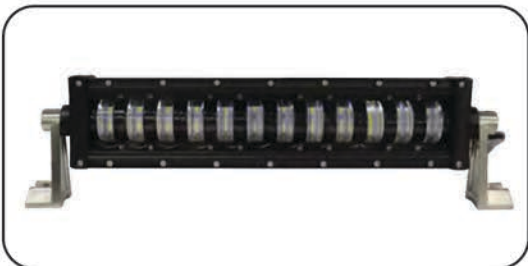

HI-LO 14" LED LIGHT BAR

ITEM No.: CH1980 P6W

MSRP: $139.00

CASE SIZE: 8