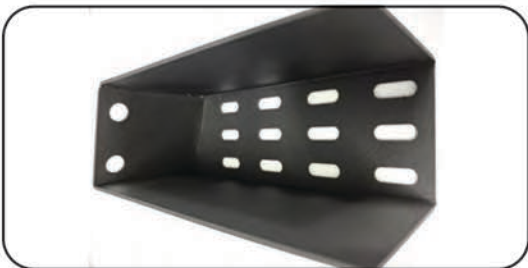

CASE SIZE: 6

CLUB CLEAN BRACKET

UNIT: RXV Driver

ITEM No.: 800D

MSRP: \$49.95

CASE SIZE: 6

CLUB CLEAN BRACKET

UNIT: RXV Passenger