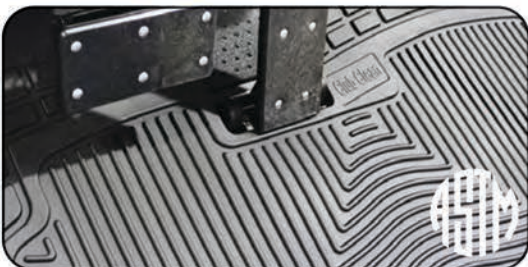

ITEM No.: GMccarPR

MSRP: \$89.99

CASE SIZE: 6

CART MAT - YAMAHA

Drive, Drive 2, G22, G14, Adventurer, Adventurer 2, Adventurer 2+2 and Crown C48

ITEM No.: GMyamDR

MSRP: \$89.99

CASE SIZE: 6